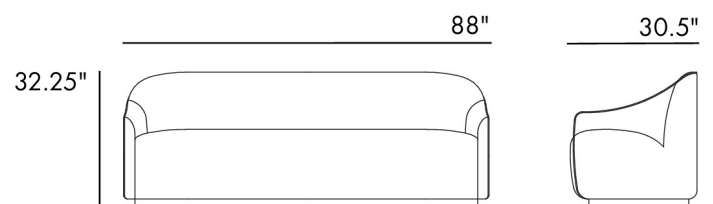

Pinnacle Sofa

Description

The Pinnacle Sofa offers a modestly scaled profile featuring a graceful curved back and arms that balance a sculptural silhouette with surprising comfort, easily fulfilling the needs of a multitude of interior spaces. Shown upholstered in Radiance Velvet, colorway Glimmer.

Seat height: 18.5" Seat depth: 22.5"