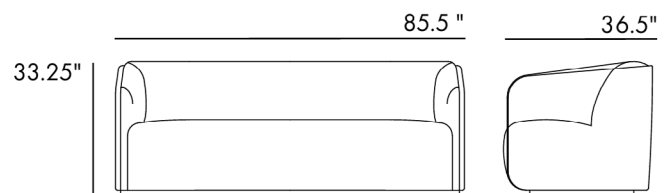

Denali Sofa

Description

The Denali Sofa features a rounded square plan with sloping arms that envelop the sitter in comfort. Its generous scale allows for movement and boasts a crisp exterior flat edge that contrasts beautifully with the soft interior cushioning. This design offers the option of utilizing two upholstery or leather components for the exterior and interior of the piece. Shown upholstered in Radiance Velvet and Verona Leather.

Seat depth: 21.5"